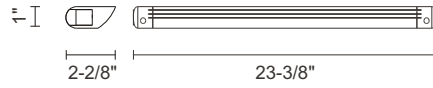

### Slick-T5

**4001**

14W T5 

OSRAM T-5 Lamp and diffuser included

IP20    