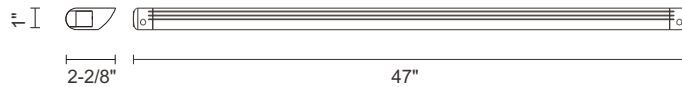

### Slick-T5

**4003**

28W T5 

OSRAM T-5 Lamp and diffuser included

IP20    