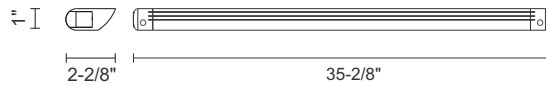

Slick-T5

4002

21W T5

OSRAM T-5 Lamp and diffuser included

IP20